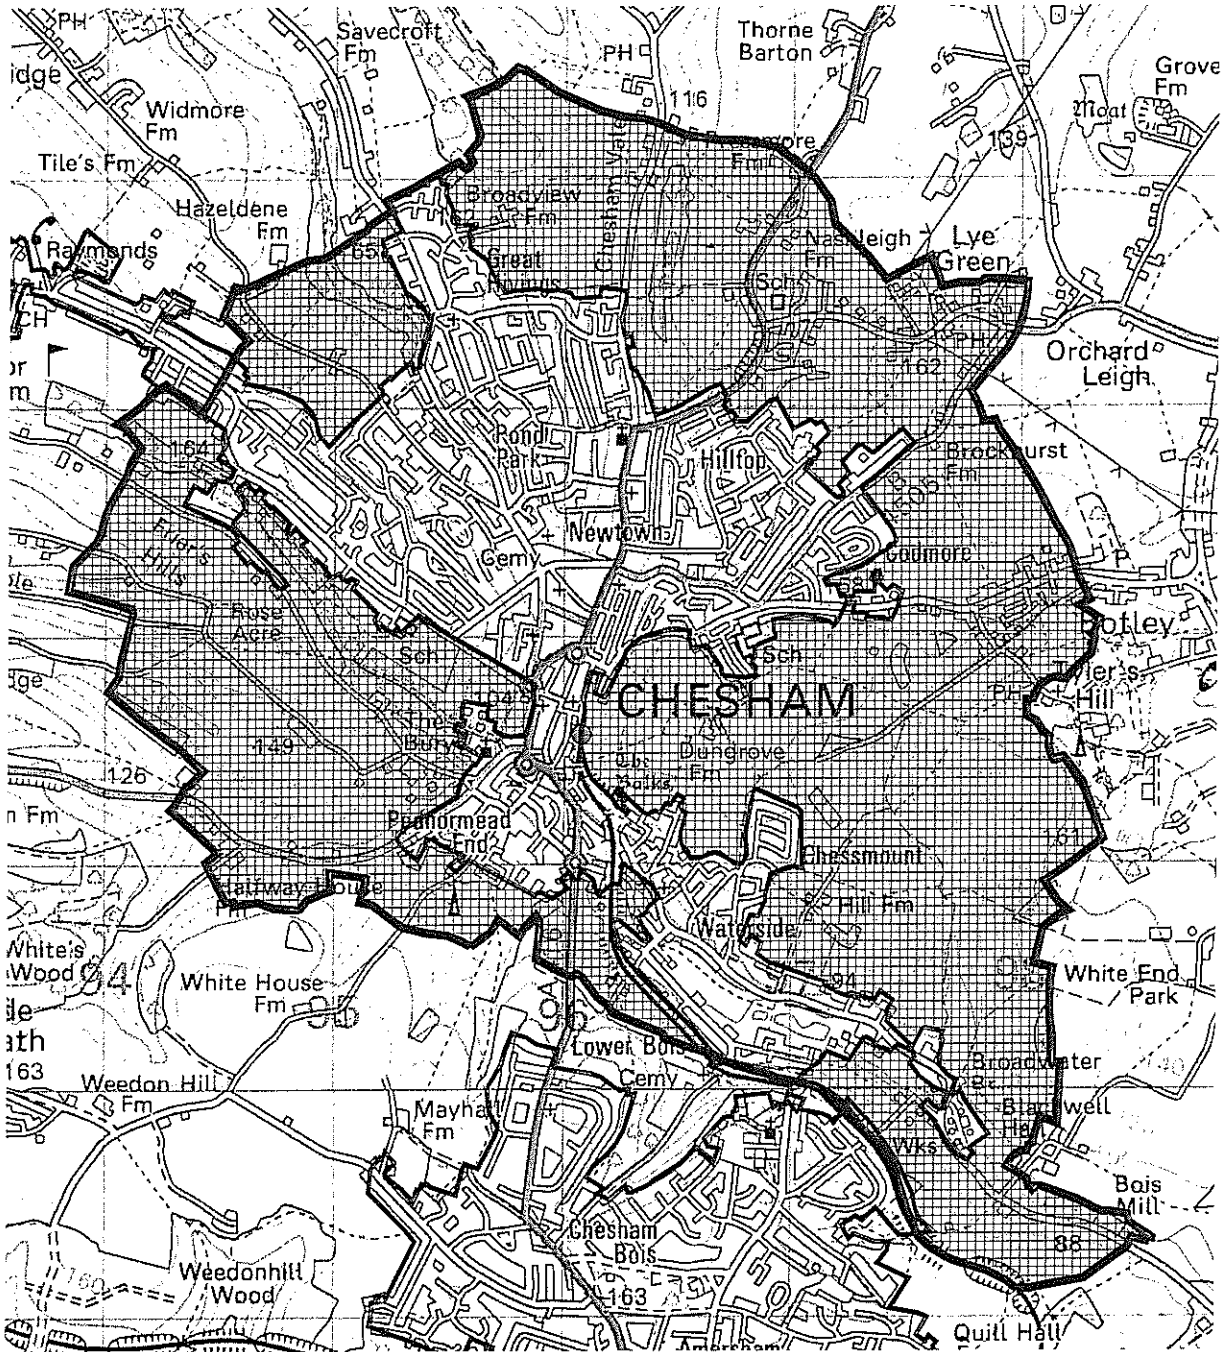

Core Strategy for Chiltern District

CDC 18

Plans indicating the areas which SI 1997/ 625 Applies (mapping related to rural exceptions)

SI 1997/625 Schedule 2 maps for the parishes of

Amersham

Chesham

Great Missenden

Little Missenden

Penn

Chesham Civil Parish, Buckinghamshire

-  Parish urban area - included
-  Parish rural area - exempt
-  Parish boundary

Crown Copyright 1996
 Map produced by the DoE Census Unit.
 Boundaries as at 1991