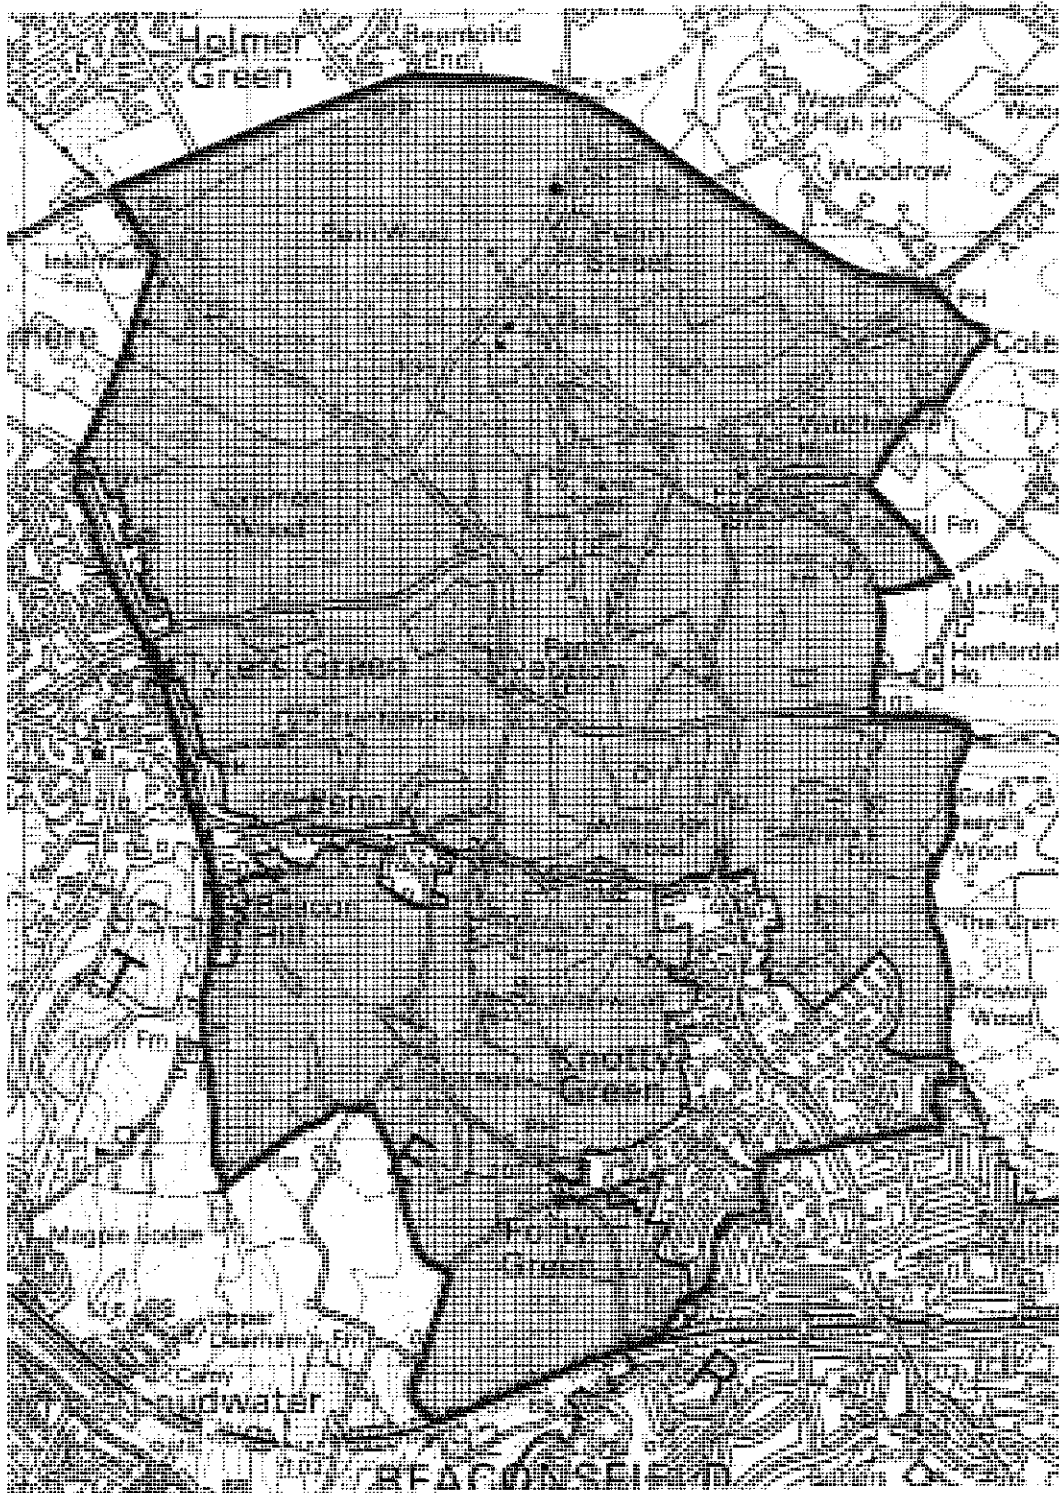

Core Strategy for Chiltern District

CDC 18

Plans indicating the areas which SI 1997/ 625 Applies (mapping related to rural exceptions)

SI 1997/625 Schedule 2 maps for the parishes of

Amersham

Chesham

Great Missenden

Little Missenden

Penn

Chesham Civil Parish, Buckinghamshire

-  Parish urban area - included
-  Parish rural area - exempt
-  Parish boundary

Crown Copyright 1996
 Map produced by the DoE Census Unit.
 Boundaries as at 1991

Little Missenden Civil Parish, Buckinghamshire

Parish urban area - included
Parish rural area - exempt
Parish boundary

Crown Copyright 1996
Map produced by the DoE Census Unit.
Boundaries as at 1991

Penn Civil Parish, Buckinghamshire

-  Parish urban area - included
-  Parish rural area - exempt
-  Parish boundary

Crown Copyright 1996
Map produced by the DoE Census Unit.
Boundaries as at 1991