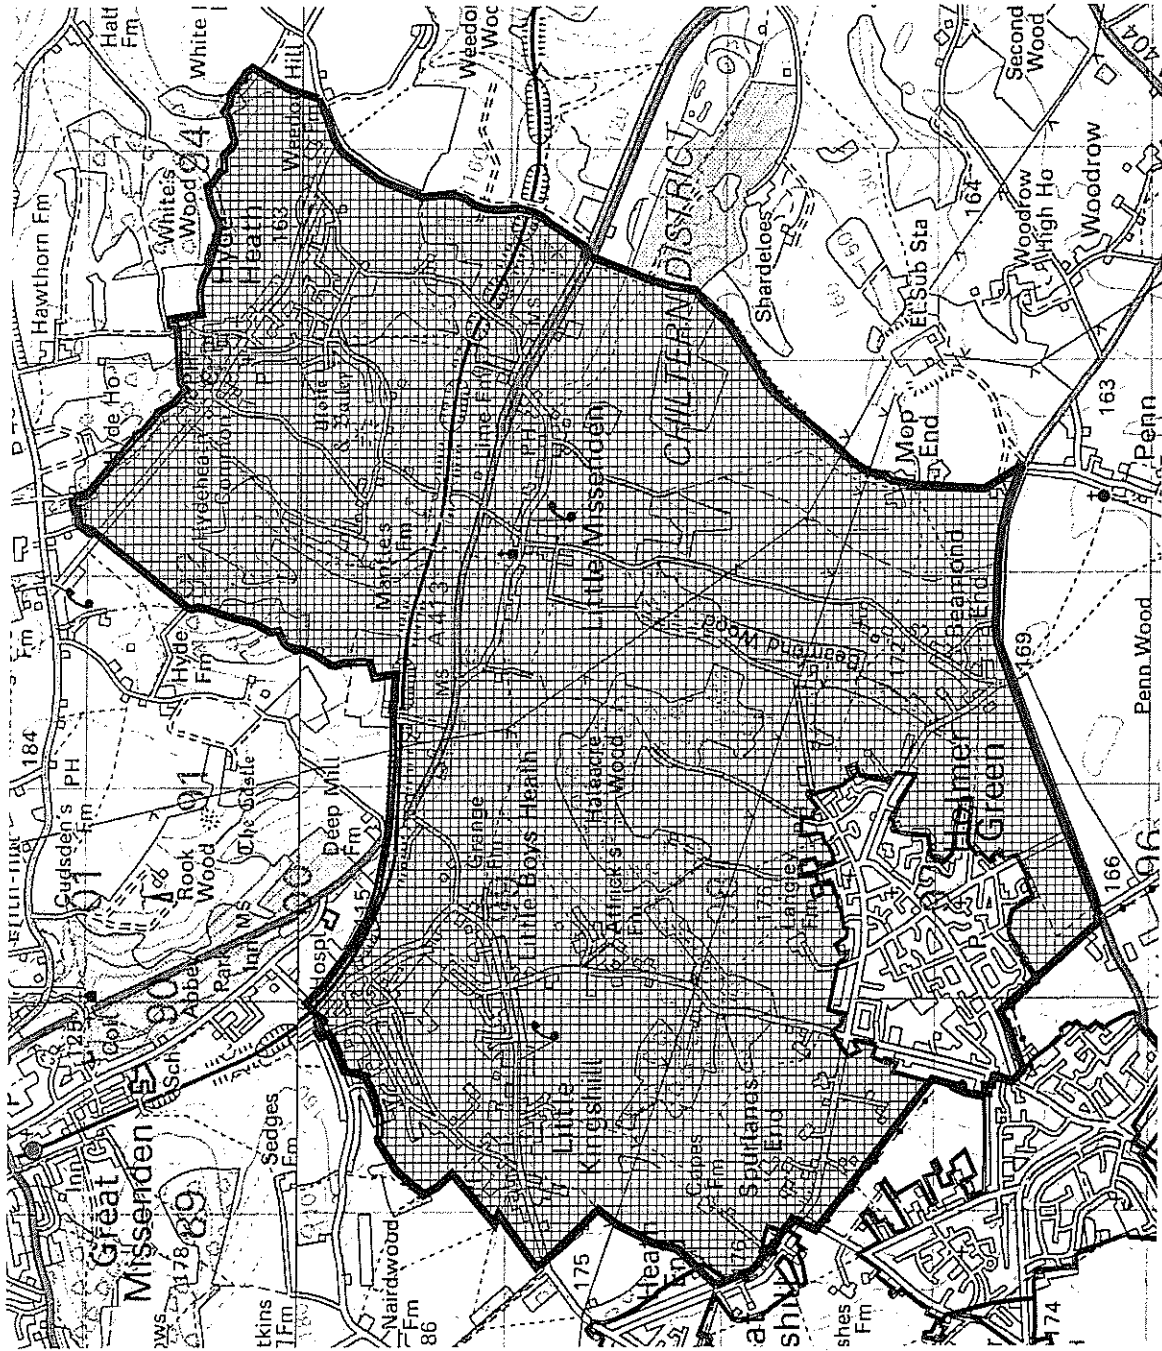

Core Strategy for Chiltern District

CDC 18

Plans indicating the areas which SI 1997/ 625 Applies (mapping related to rural exceptions)

SI 1997/625 Schedule 2 maps for the parishes of

Amersham

Chesham

Great Missenden

Little Missenden

Penn

Chesham Civil Parish, Buckinghamshire

-  Parish urban area - included
-  Parish rural area - exempt
-  Parish boundary

Crown Copyright 1996
 Map produced by the DoE Census Unit.
 Boundaries as at 1991

Little Missenden Civil Parish, Buckinghamshire

Parish urban area - included
Parish rural area - exempt
Parish boundary

Crown Copyright 1996
Map produced by the DoE Census Unit.
Boundaries as at 1991

Penn Civil Parish, Buckinghamshire

-  Parish urban area - included
-  Parish rural area - exempt
-  Parish boundary

Crown Copyright 1996
Map produced by the DoE Census Unit.
Boundaries as at 1991