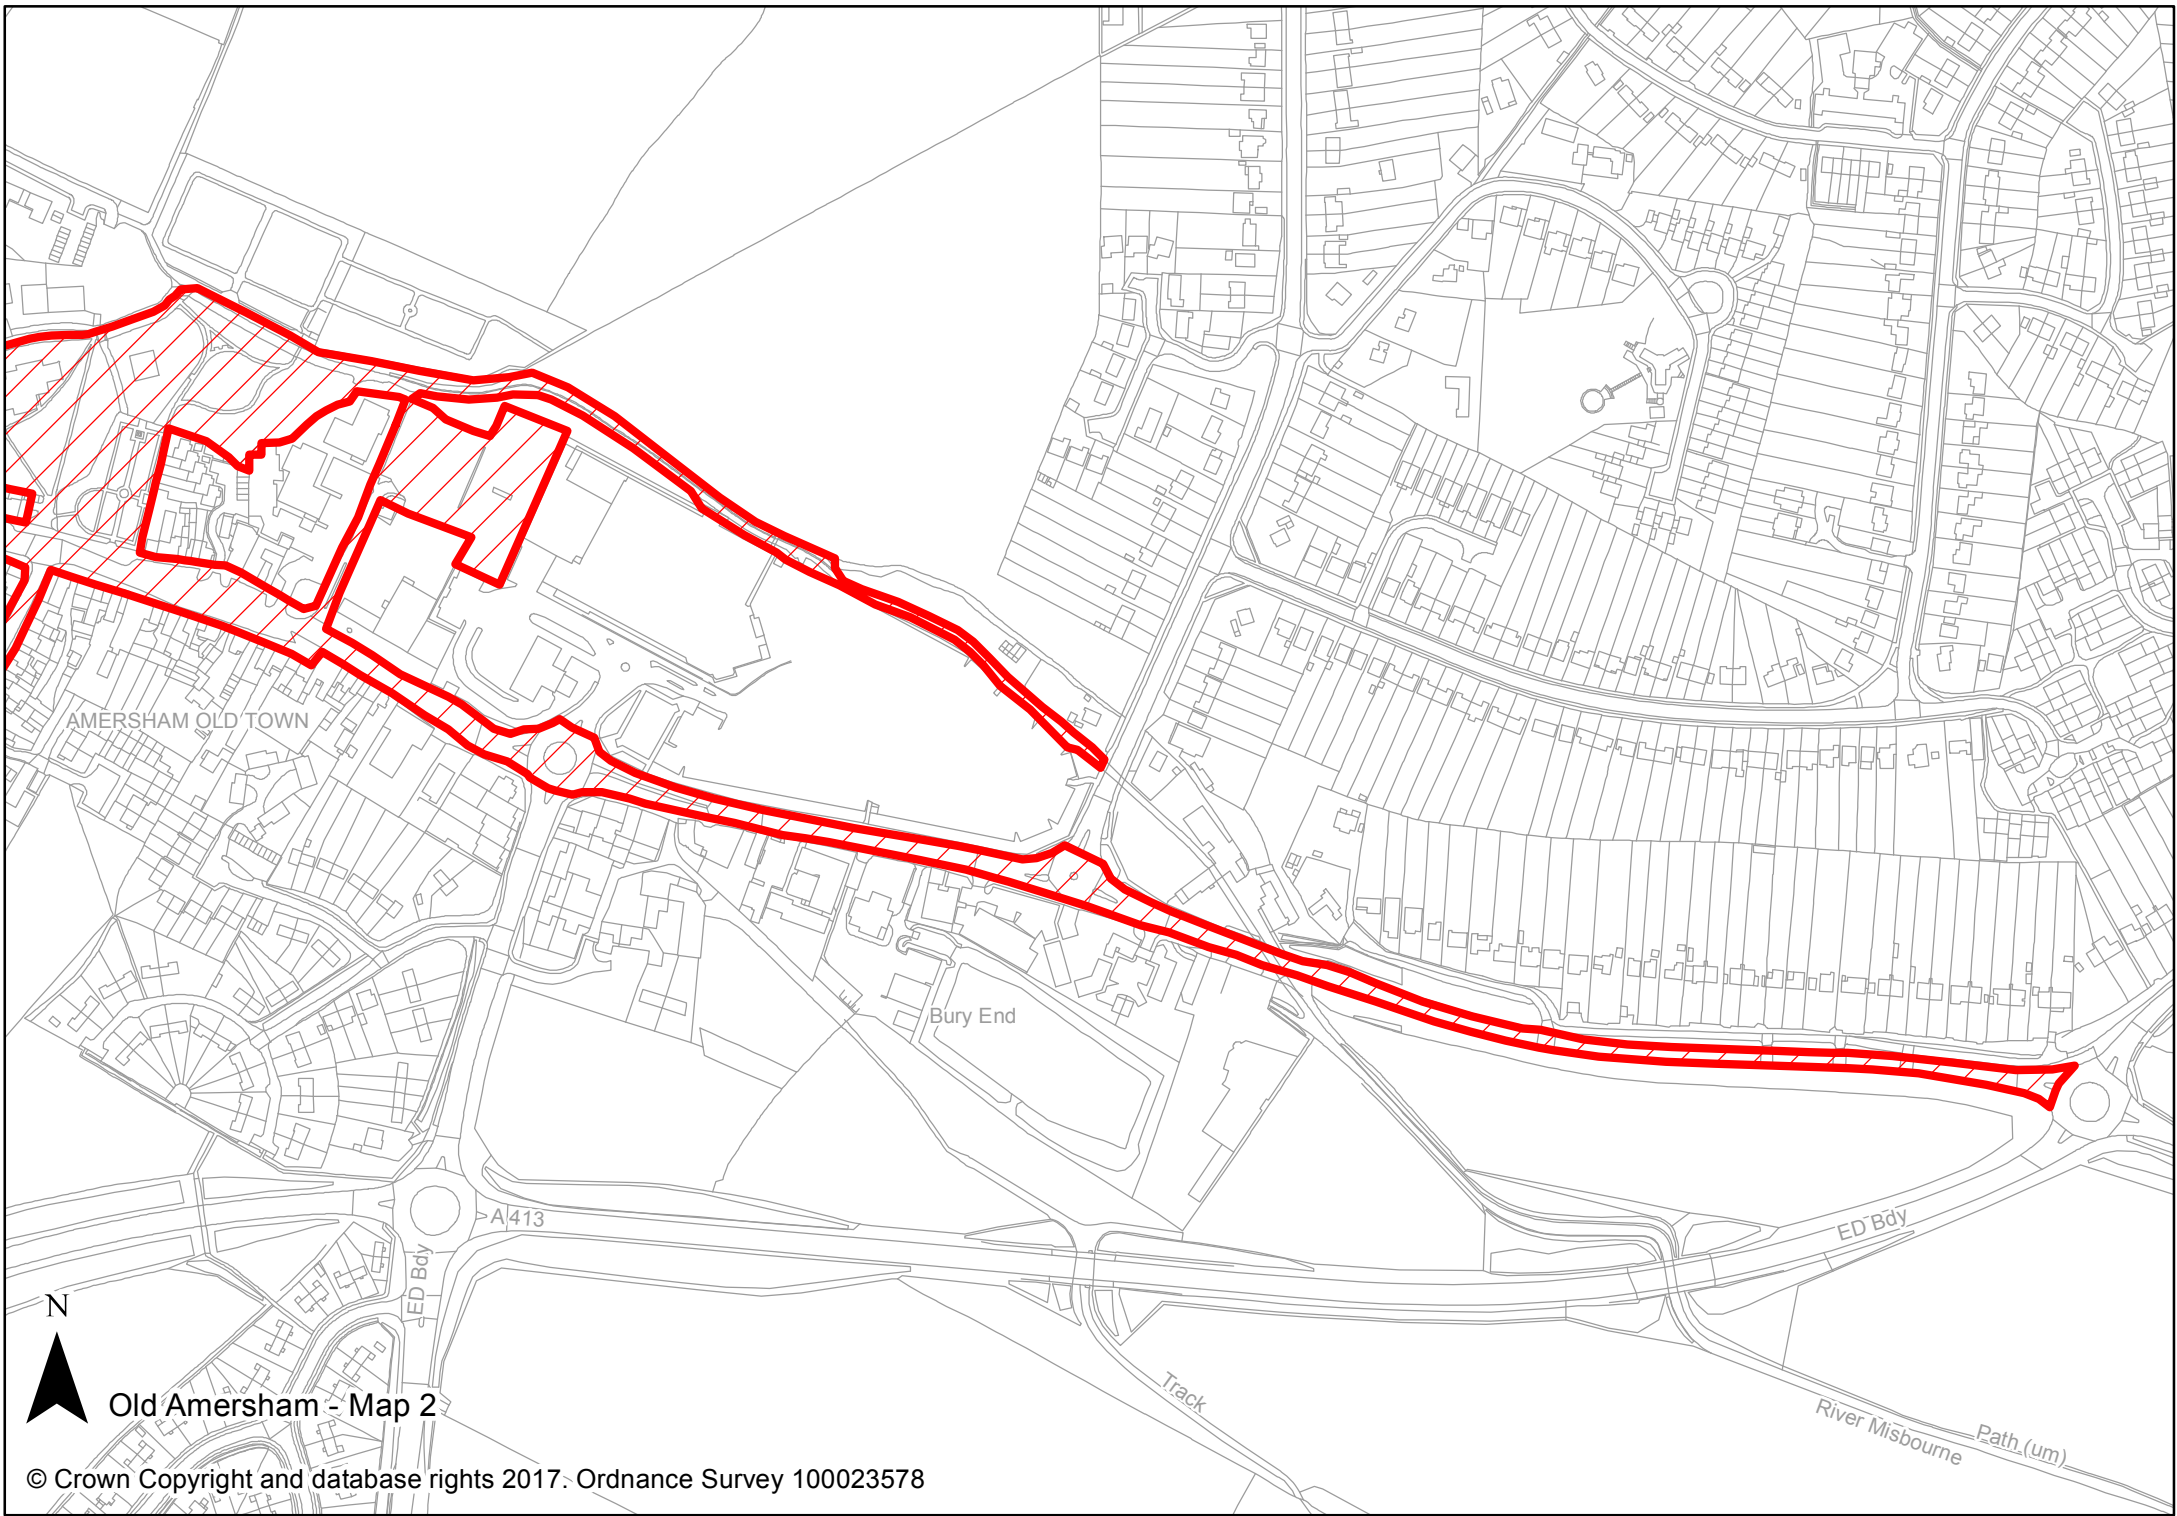

Old Amersham - Map 1

AMERSHAM OLD TOWN

Bury End

A413

Track

ED Bdy

River Misbourne
Path (um)

N

Old Amersham - Map 2